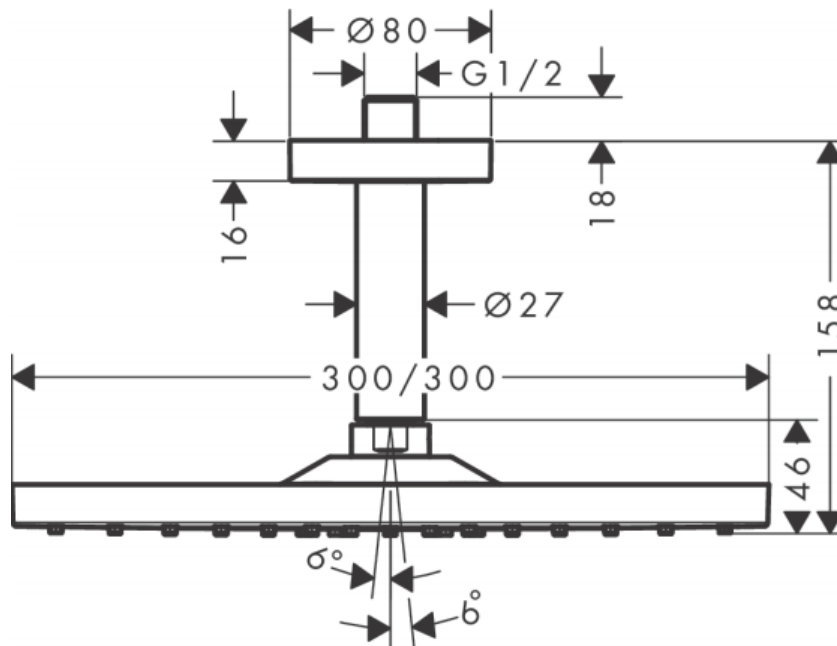

SPECIFICATION SHEET - fittings

BRAND:	hansgrohe	Product Photo:
ORIGIN:	Germany	
SERIES:	Overhead Showers	
PRODUCT DESCRIPTION:	Raindance E Overhead Shower • Jet type: RainAir • Flow rate: 17 l./min. at 3 bar	
MODEL No.	26250 670	
FINISH/COLOUR:	Matt Black	
DIMENSIONS:	300 x 300mm	
OPTIONAL MATCHING PARTS:		

Technical Informations: Suitable for continous flow water heater

REMINDER:	Pipe flushing must be done before faucets are installed. Failure to do so voids the warranty.
	Do not use cleaners containing abrasive cleansers, ammonia, bleach, acids, waxes, alcohol, solvents or other products not recommended for chrome.
	All information is for reference only, installation shall always be based on the actual product delivered.